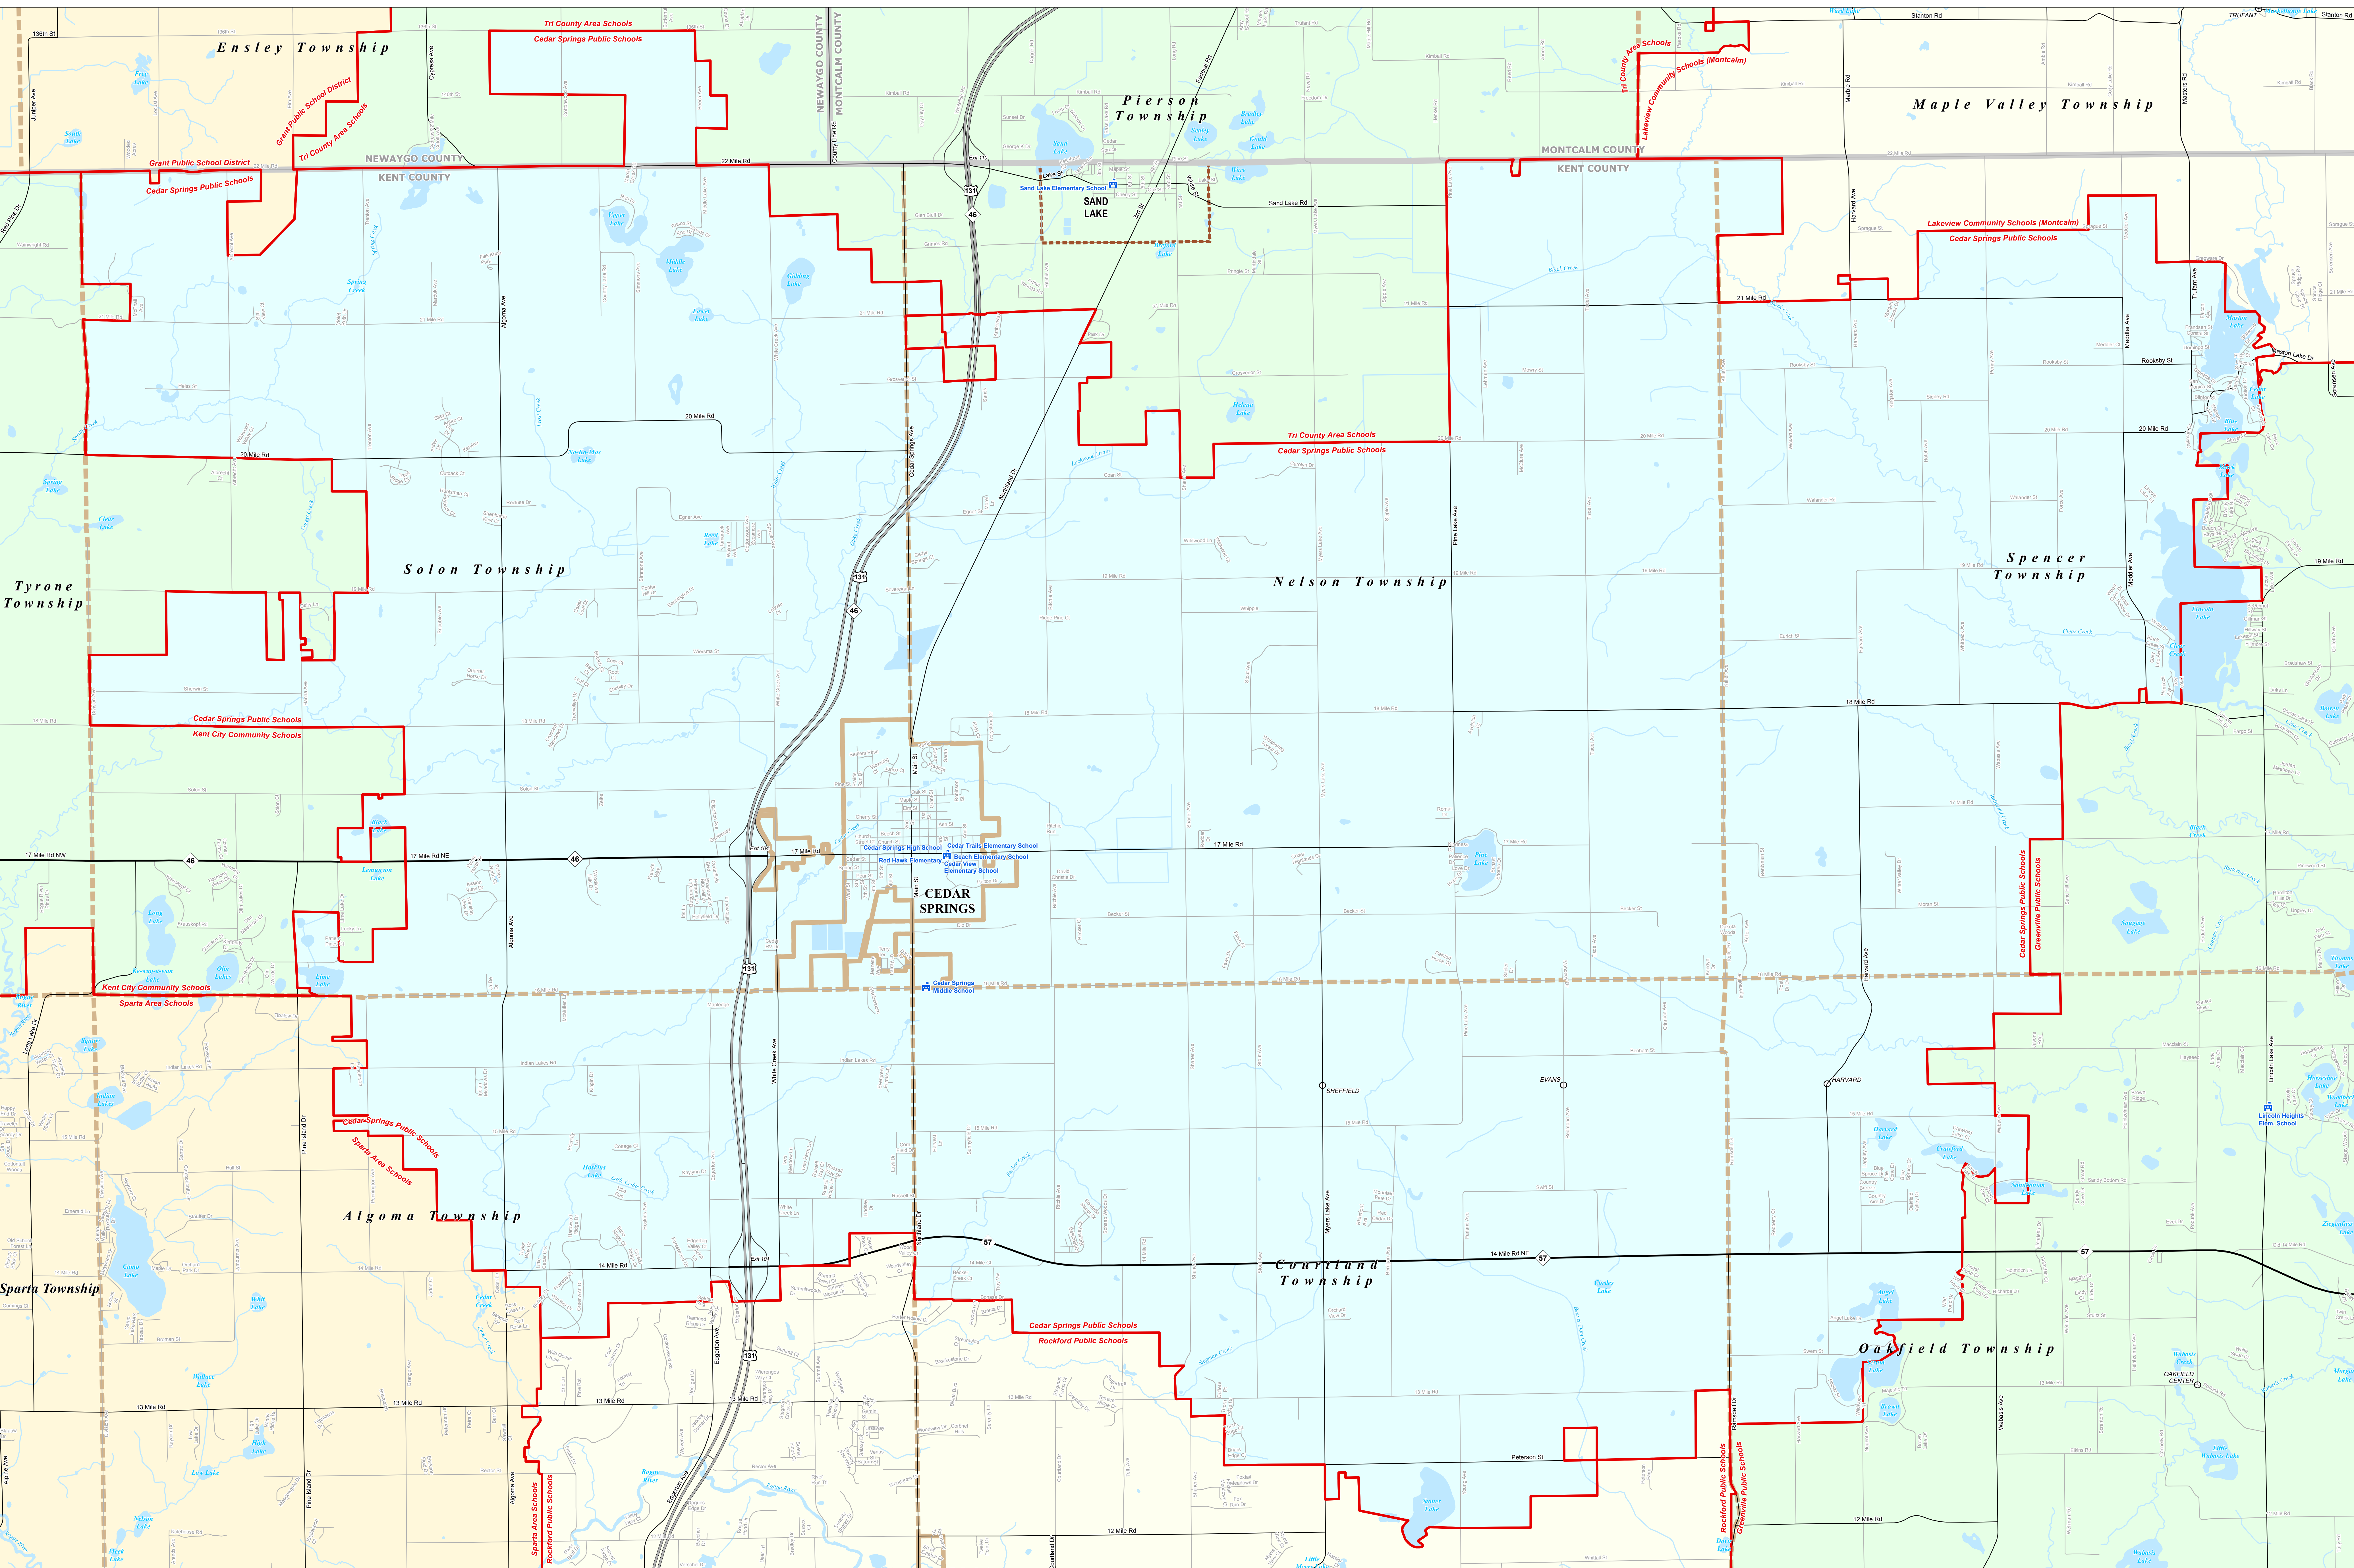

CEDAR SPRINGS PUBLIC SCHOOLS

Kent ISD

Legend	
School District	School
County	Water Feature
City	River, Stream, or Drain
Township	Freeway
Village	Highway
Census Designated Place	Primary Road
	Local Road
	Railroad